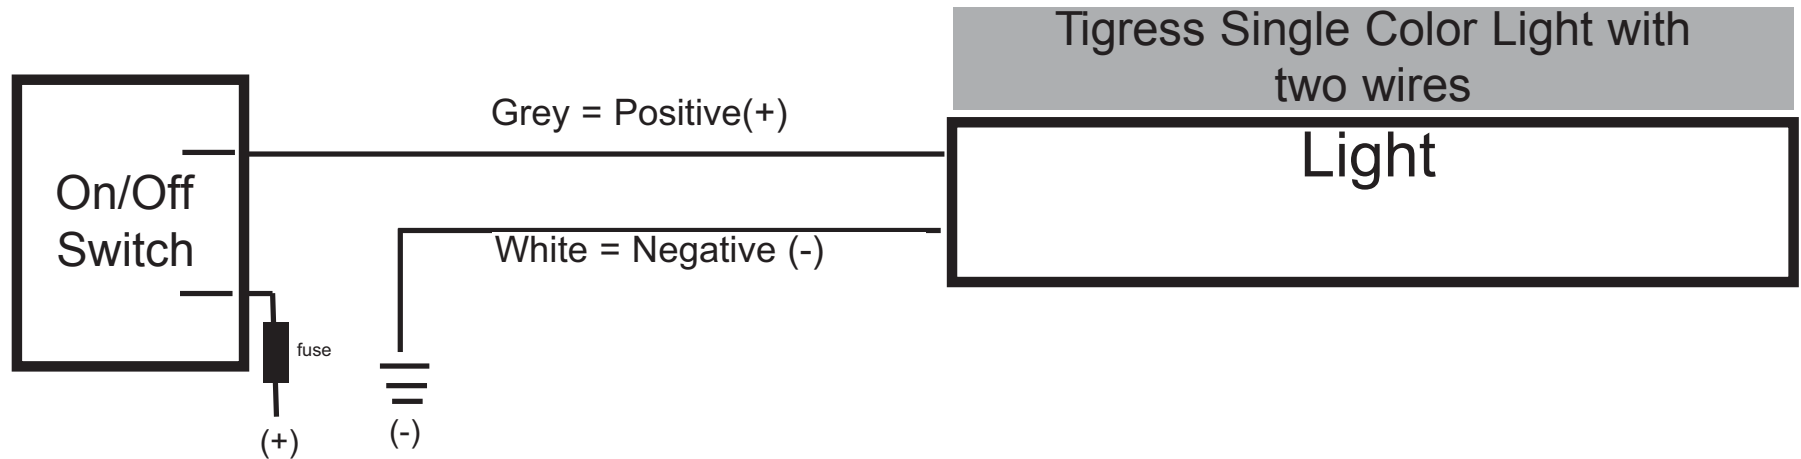

Tigress Electrical Wiring Diagram for Aluminum LED Light Covers

Note: Wiring conforms to UL1426 Marine Specs

- A. **Very Important:** We recommend the use of a certified electrician for the installation of this product.
- B. Installation should conform to E9 and E11 ABYC specifications for electrical Installation.
- C. Lights are manufactured for use with 12v electrical only.