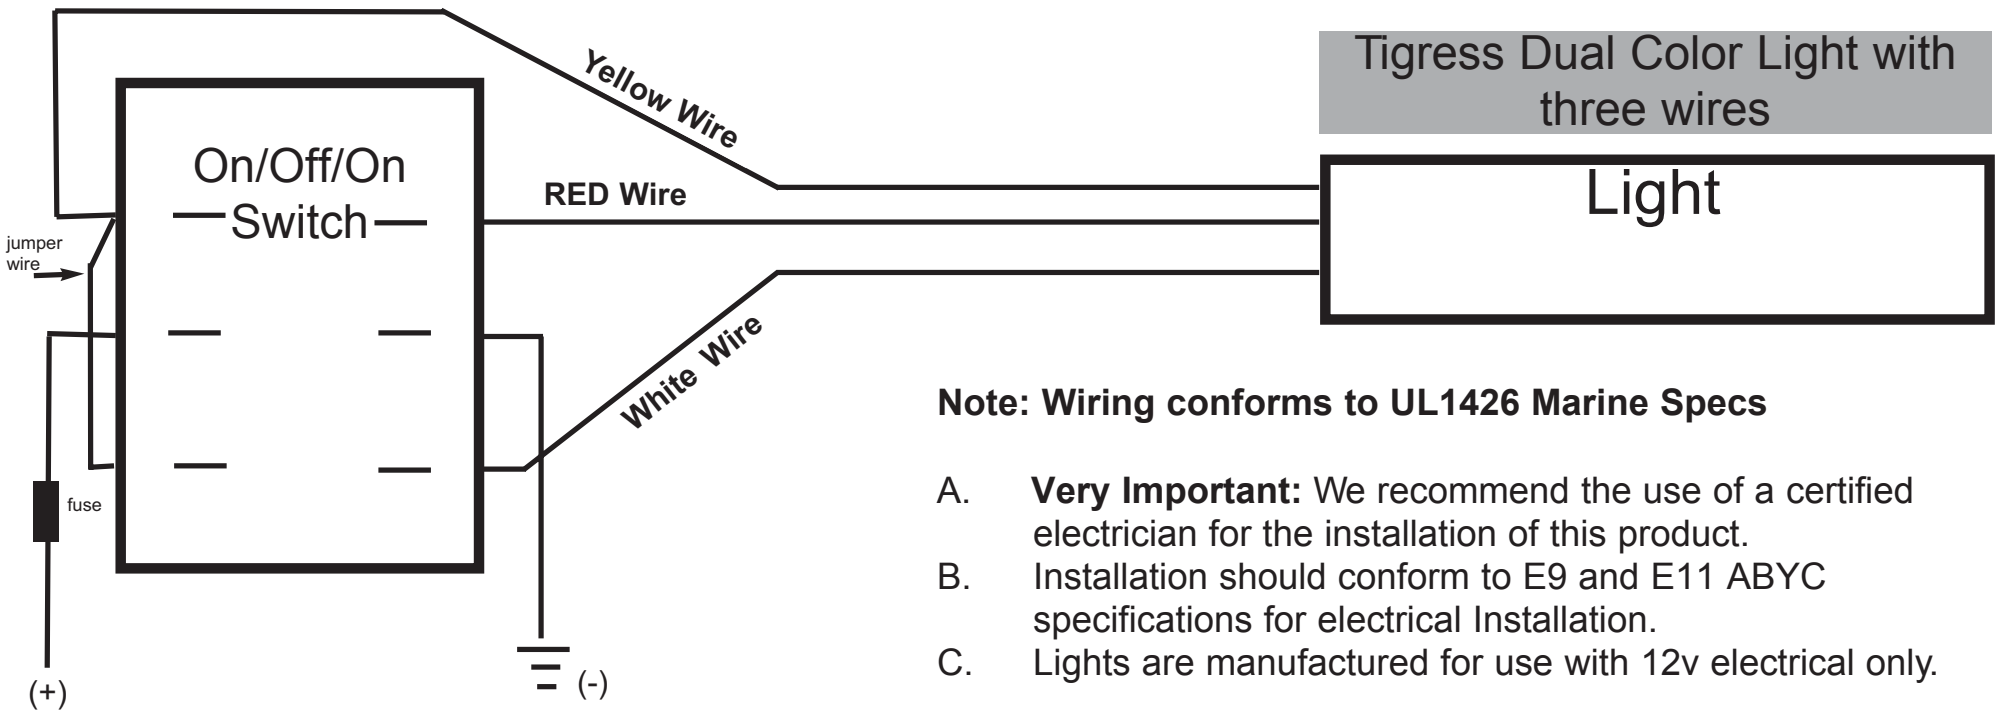

Tigress Electrical Wiring Diagram for Aluminum LED Light Covers

Note: Wiring conforms to UL1426 Marine Specs

- A. **Very Important:** We recommend the use of a certified electrician for the installation of this product.
- B. Installation should conform to E9 and E11 ABYC specifications for electrical Installation.
- C. Lights are manufactured for use with 12v electrical only.